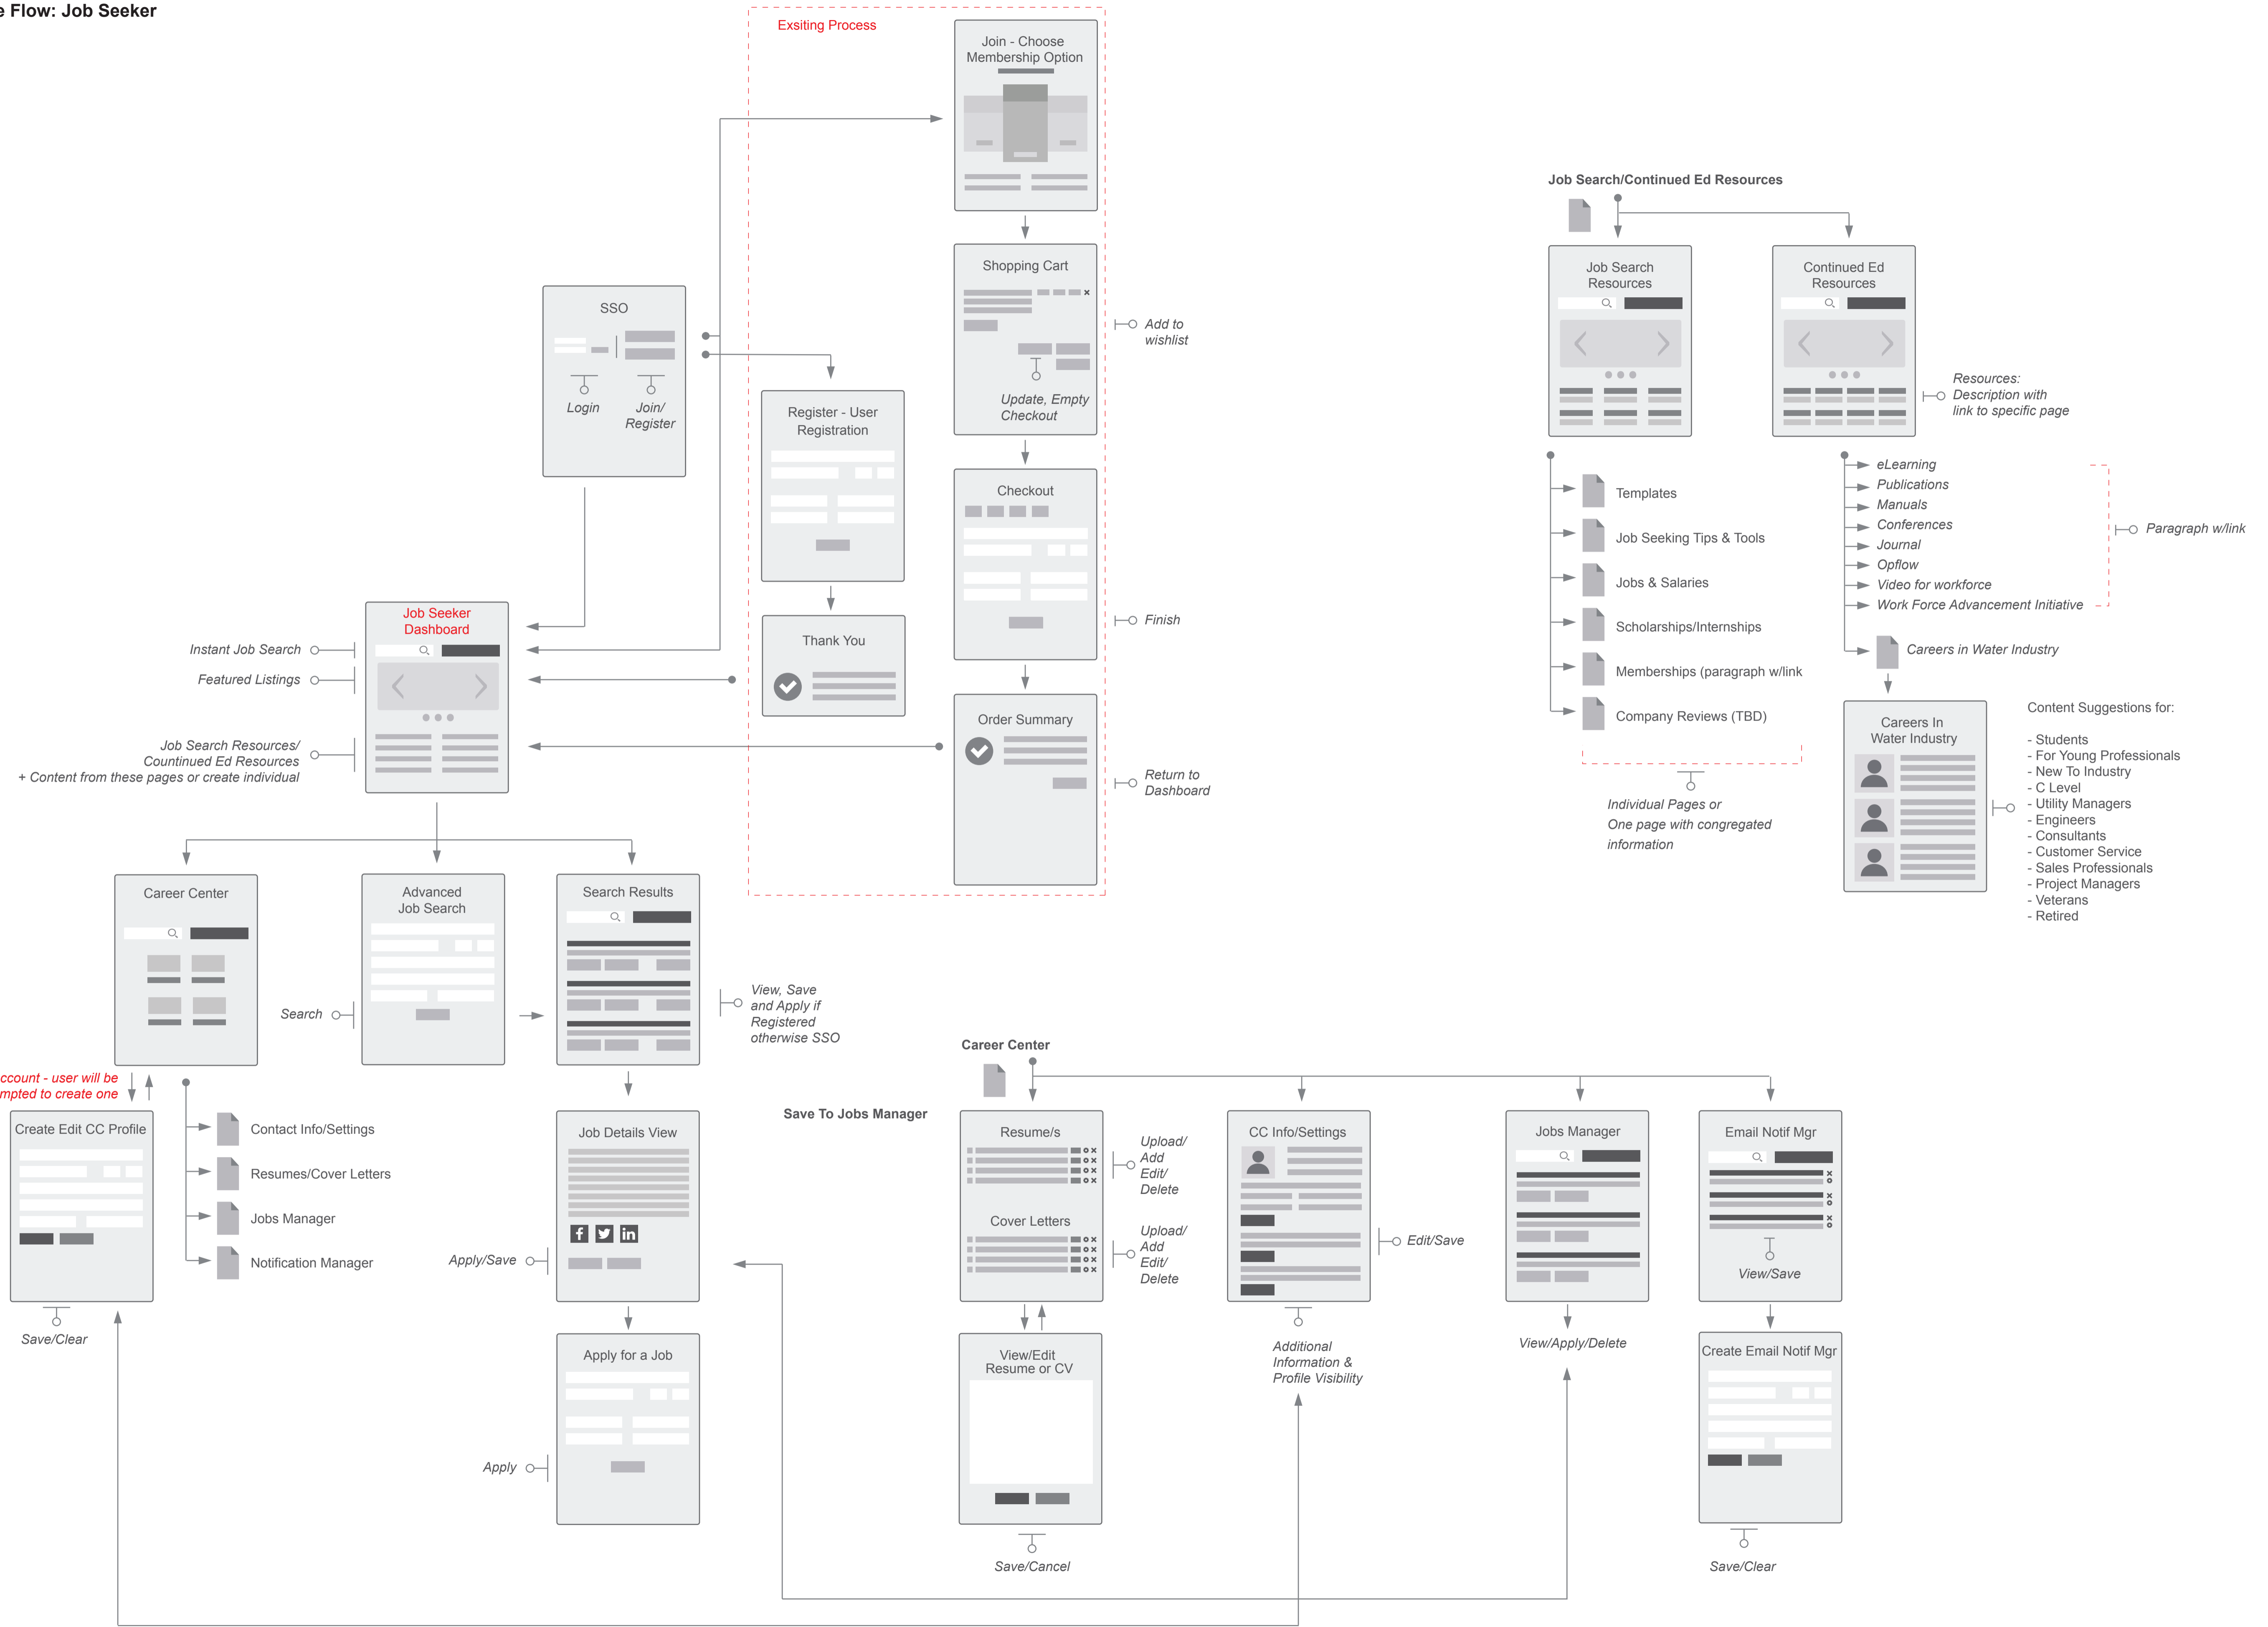

Nav Menu

- Career Center
- Contact Info/Settings
- Resumes/Cover Letter
- Notification Manager
- Jobs Manager
- Careers in Water
- Contact CC

Career Center Site Map: Employer

Revised 01.30.2015

NavMenu - Employer:

For Job Seeker

Employer Resources

Post Jobs - if not signedup for CCenter - go to create profile page (not PFY)

Manage Jobs

Manage Resumes

Career Center Account - if not signedup for CCenter - go to create profile page (not PFY)